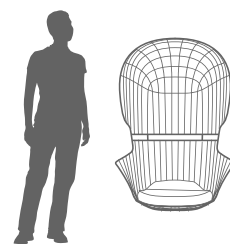

myface
OUTDOOR DESIGN®

PRODUCT SPECS

NODO hanging armchair

OVERVIEW

NODO hanging armchair

DISTINCTIVE SELECTION OF CONTEMPORARY LIGHTNESS.

Nodo chair's attractive golden lines emphasize attention to detail and construction, seeking to add a touch of delicacy and lightness to a contemporary outdoor setting, with premium materials and luxury finishes.

| YEAR | TYPE | COLLECTION | CONSTRUCTION |
|------|------------------|------------|---|
| 2021 | Hanging armchair | Myface | Gold, nickel or copper plated stainless steel mesh and acrylic fabric cushions. |

DIMENSIONS

WIDTH

780 mm
30.7"

DEPTH

600 mm
23.6"

HEIGHT

1200 mm
47.2"

FIXING SYSTEM

Ceiling Fixing System

Ceiling part clamping system is made with 4 x M8 screws.

The clamping base / ceiling support must be strong enough to support the weight of the chair and user.

The chair has a weight of 32kg and the padlock is prepared to hold more than 300kg.