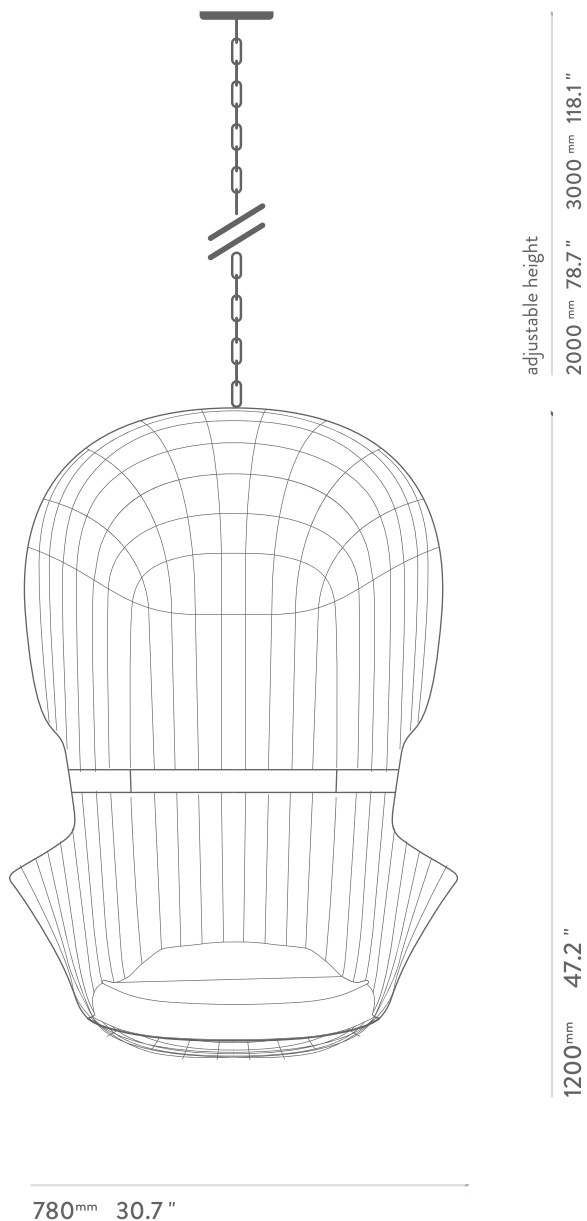

myface
OUTDOOR DESIGN®

PRODUCT SPECS

NODO hanging armchair

OVERVIEW

NODO hanging armchair

DISTINCTIVE SELECTION OF CONTEMPORARY LIGHTNESS.

Nodo chair's attractive golden lines emphasize attention to detail and construction, seeking to add a touch of delicacy and lightness to a contemporary outdoor setting, with premium materials and luxury finishes.

| YEAR | TYPE | COLLECTION | CONSTRUCTION |
|------|------------------|------------|---|
| 2021 | Hanging armchair | Myface | Gold, nickel or copper plated stainless steel mesh and acrylic fabric cushions. |

DIMENSIONS

WIDTH

780 mm
30.7"

DEPTH

600 mm
23.6"

HEIGHT

1200 mm
47.2"

FIXING SYSTEM