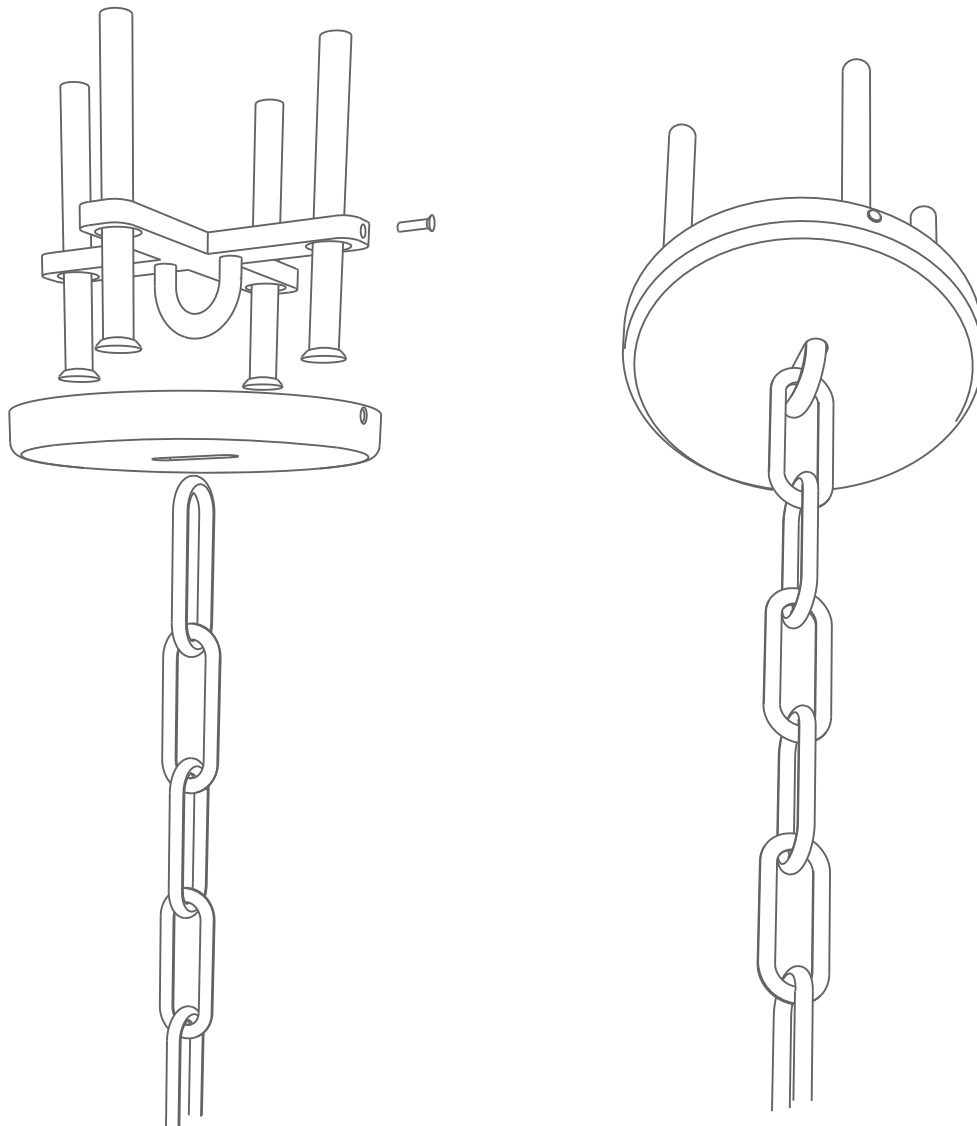

myface
OUTDOOR DESIGN®

PRODUCT SPECS

NODO hanging armchair

OVERVIEW

NODO hanging armchair

DISTINCTIVE SELECTION OF CONTEMPORARY LIGHTNESS.

Nodo chair's attractive golden lines emphasize attention to detail and construction, seeking to add a touch of delicacy and lightness to a contemporary outdoor setting, with premium materials and luxury finishes.

| YEAR | TYPE | COLLECTION | CONSTRUCTION |
|------|------------------|------------|---|
| 2021 | Hanging armchair | Myface | Gold, nickel or copper plated stainless steel mesh and acrylic fabric cushions. |

DIMENSIONS

WIDTH

780 mm
30.7"

DEPTH

600 mm
23.6"

HEIGHT

1200 mm
47.2"

FIXING SYSTEM

Ceiling Fixing System

Ceiling part clamping system is made with 4 x M8 screws.

The clamping base / ceiling support must be strong enough to support the weight of the chair and user.

The chair has a weight of 32kg and the padlock is prepared to hold more than 300kg.